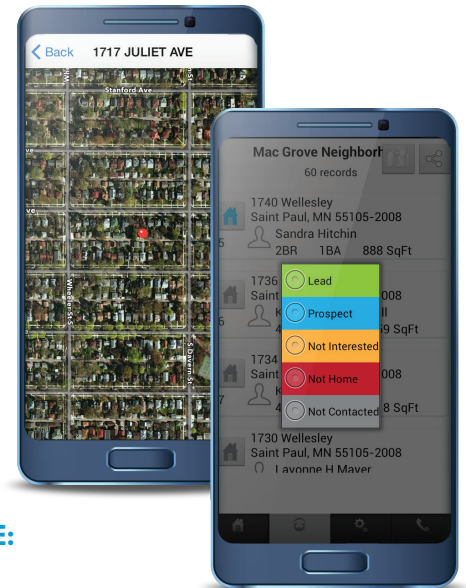

Don't Believe The Hype!

The Real Walking Farm

Is Available Exclusively Through ...

TICOR ELITE - The Ticor Online Mobile Tool

Ticor Elite is a revolutionary new app that lets you pull walking farms on the go! Along with real time stats, this powerful tool shows the count and farm turnover. Ticor Elite combines both our walking farm and our profile app all-in-one, allowing you to maximize your productivity on the go!

Be productive **ON THE GO!**

EASIEST & MOST FUNCTIONAL WALKING FARM

- Draw the boundaries of your farm
- Categorize and Tag your properties in List View and Map View
- One-click Property Detail View
- Ability to export Farms

NEW REPORT LANDING VIEW

Walk Order: Create a path in your farm start to finish on the map, which will order the list for easy walking.

List View shows snapshots of properties with high-level information and visual indicators.